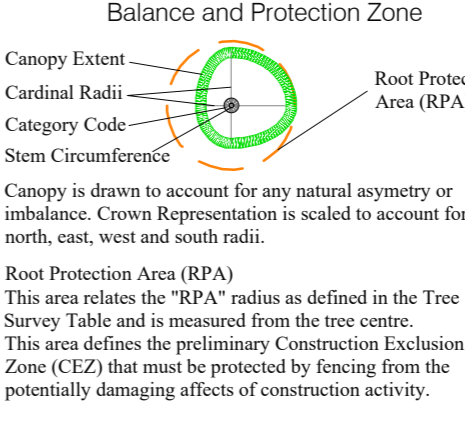

Client: Dwyer Nolan Developments Ltd
Scale: 1:500 Date: June 2022
Project: Tree Survey, Lands adjoining, Swords Road, Santry, Dublin 9
Description: Tree Constraints Plan
Drawing Title: Santry Tree Constraint Plan